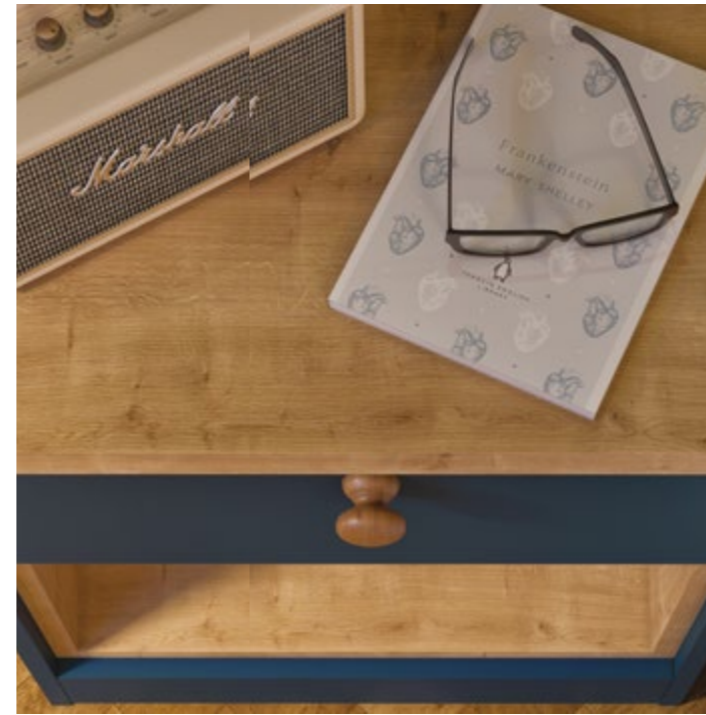

A simple, shaker door, Thorpe offers a dignified appearance. With a smooth, painted finish, Thorpe has a wide colour palette, so you can opt for the colours that work within your colour scheme. Even without this extensive colour range, you can go beyond that and choose any colour that you desire with the Colour Match Service. With such personalisation, your bedroom can work to create a gentle ambience or possibly a contemplative mood. At the end of the day, it can be whatever you choose.

Matt Colours

Colour Match Service

This door style can be painted in any colour you wish. Simply provide us with a RAL or BS Code.