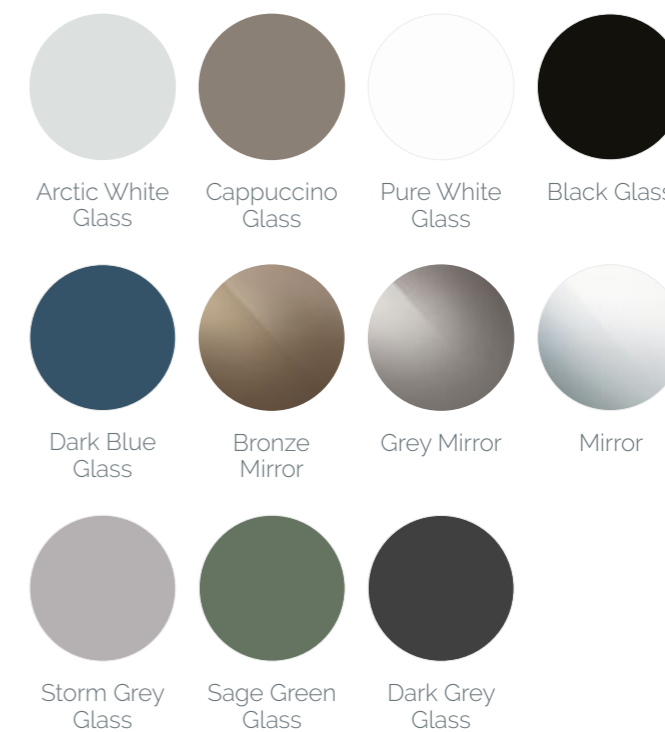

### Panel Colours

### Woodgrain Colours

White Ivory

Cashmere Mussel

Dove Grey Stone Grey

Dust Grey Dakar

Navy Blue Indigo